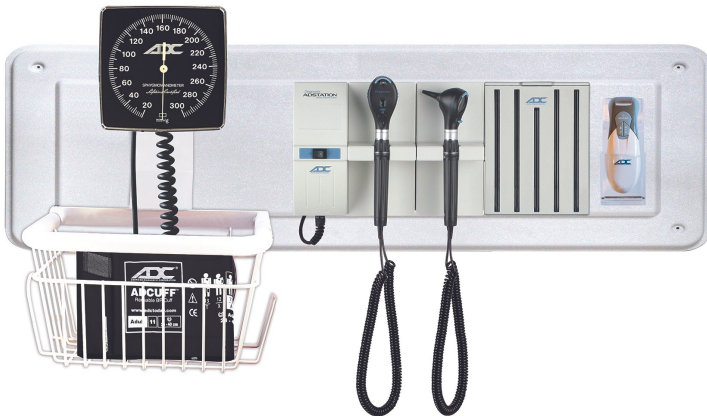

Adstation OtoL/Coax+OphX

Adstation OtoL/Coax+OphX

SKU: 56102A

Price: $1421.48

Category: [Diagnostic Tool Wallboard Kits](#)